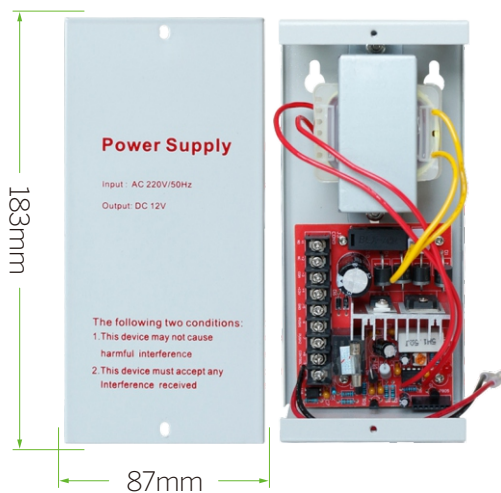

Dimensions(mm)