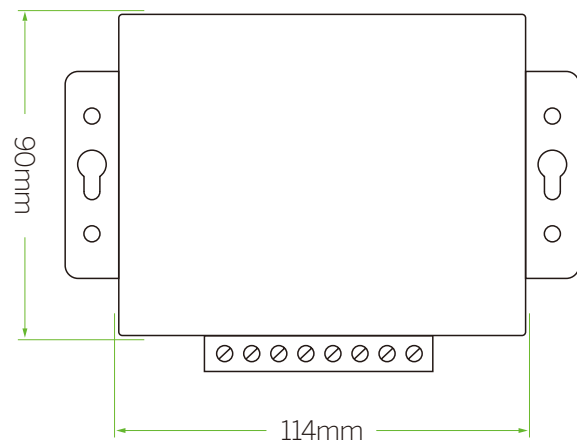

Dimensions(mm)

S4A Industrial Co., Limited

Address: 6th Floor, Haotai Industrial Zone, Minzhi road,
Longhua District, Shenzhen. CN 518131

Tel: +86 755 29450011

www.s4a-access.com / Email: sales@s4a-access.com
Mob/Whatsapp/Wechat/Viber: +86 134 1050 0721