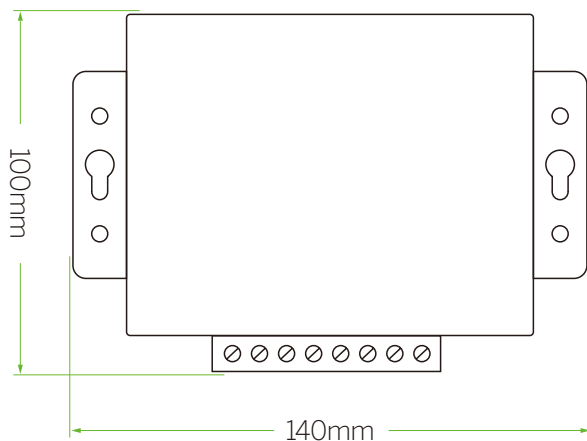

Dimensions(mm)

S4A Industrial Co., Limited

Address: 6th Floor, Haotai Industrial Zone, Minzhi road,
Longhua District, Shenzhen. CN 518131

Tel: +86 755 29450011

www.s4a-access.com / Email: sales@s4a-access.com
Mob/Whatsapp/Wechat/Viber: +86 134 1050 0721